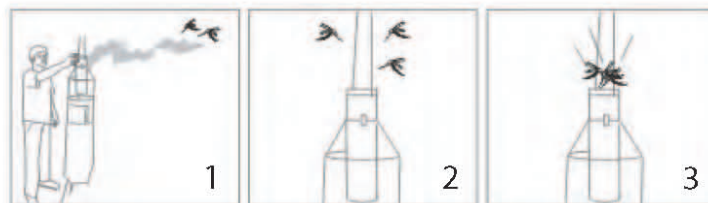

R&D of Zumba products is funded in part by: